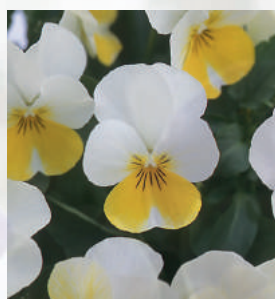

921040 White Eye

921038 Deep Blue Eye

921067 Purple

921014 Red XL

Viola cornuta

Autumn · Herbst Seedlings

Banana Cream

Yellow Lilac XL